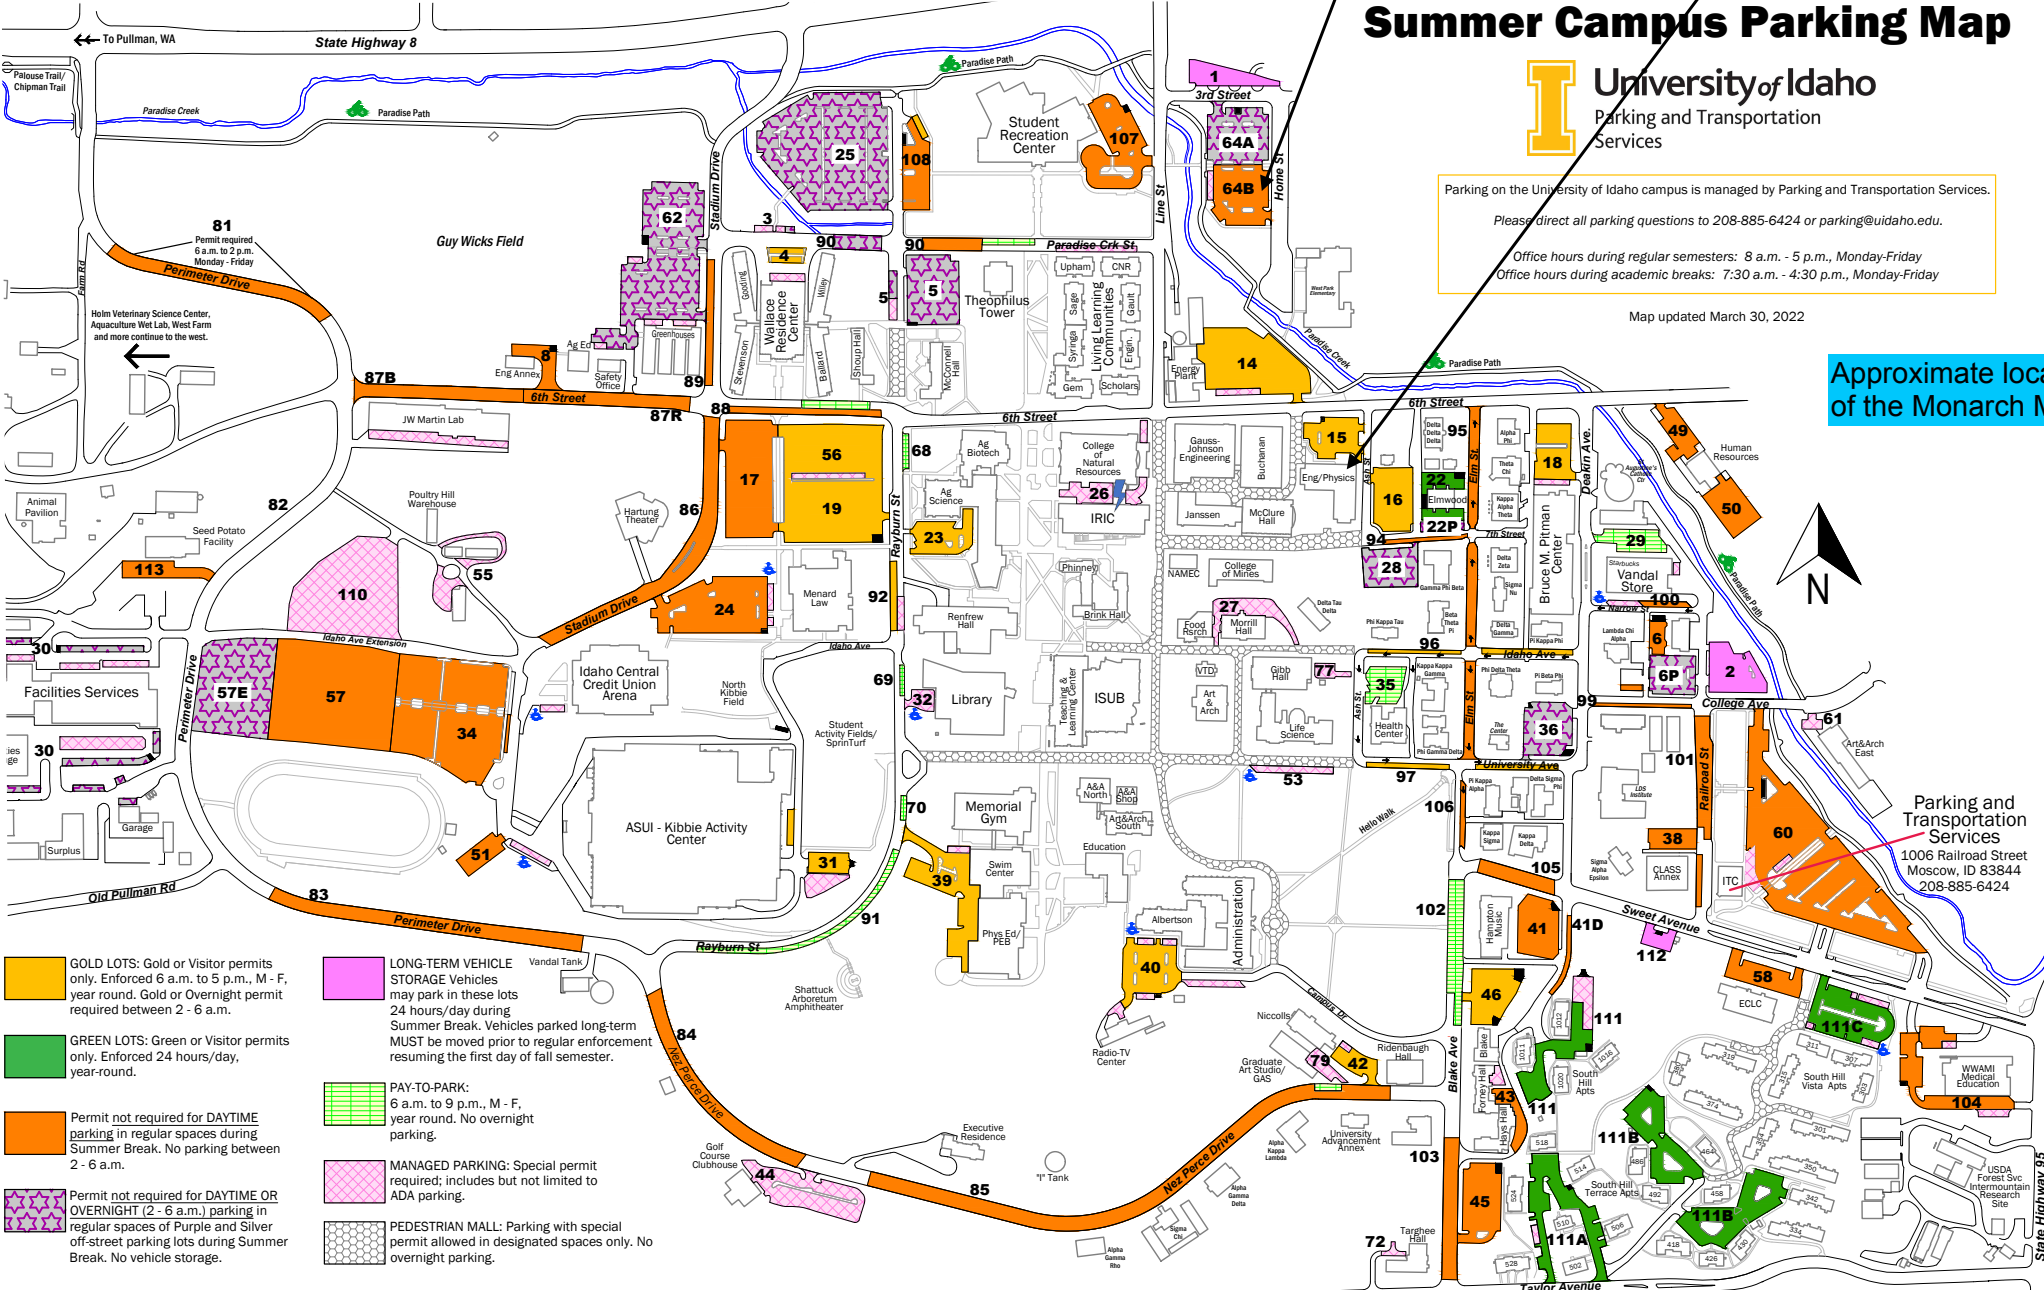

Approximate location of the Fairfield Inn

All orange lots are free to park during the summer. Lot 64B is the closest to the physics building

Physics Department 2022 ET Summer School

Summer Campus Parking Map

Office hours during regular semesters: 8 a.m. - 5 p.m., Monday-Friday
Office hours during academic breaks: 7:30 a.m. - 4:30 p.m., Monday-Friday

Map updated March 30, 2022

Approximate location of the Monarch Motel

- **GOLD LOTS:** Gold or Visitor permits only. Enforced 6 a.m. to 5 p.m., M - F, year round. Gold or Overnight permit required between 2 - 6 a.m.
- **GREEN LOTS:** Green or Visitor permits only. Enforced 24 hours/day, year-round.
- **Permit not required for DAYTIME parking** in regular spaces during Summer Break. No parking between 2 - 6 a.m.
- **Permit not required for DAYTIME OR OVERNIGHT (2 - 6 a.m.) parking** in regular spaces of Purple and Silver off-street parking lots during Summer Break. No vehicle storage.

- **LONG-TERM VEHICLE STORAGE:** Vehicles may park in these lots 24 hours/day during Summer Break. Vehicles parked long-term MUST be moved prior to regular enforcement resuming the first day of fall semester.
- **PAY-TO-PARK:** 6 a.m. to 9 p.m., M - F, year round. No overnight parking.
- **MANAGED PARKING:** Special permit required; includes but not limited to ADA parking.
- **PEDESTRIAN MALL:** Parking with special permit allowed in designated spaces only. No overnight parking.

Parking and Transportation Services
1006 Railroad Street
Moscow, ID 83844
208-885-6424